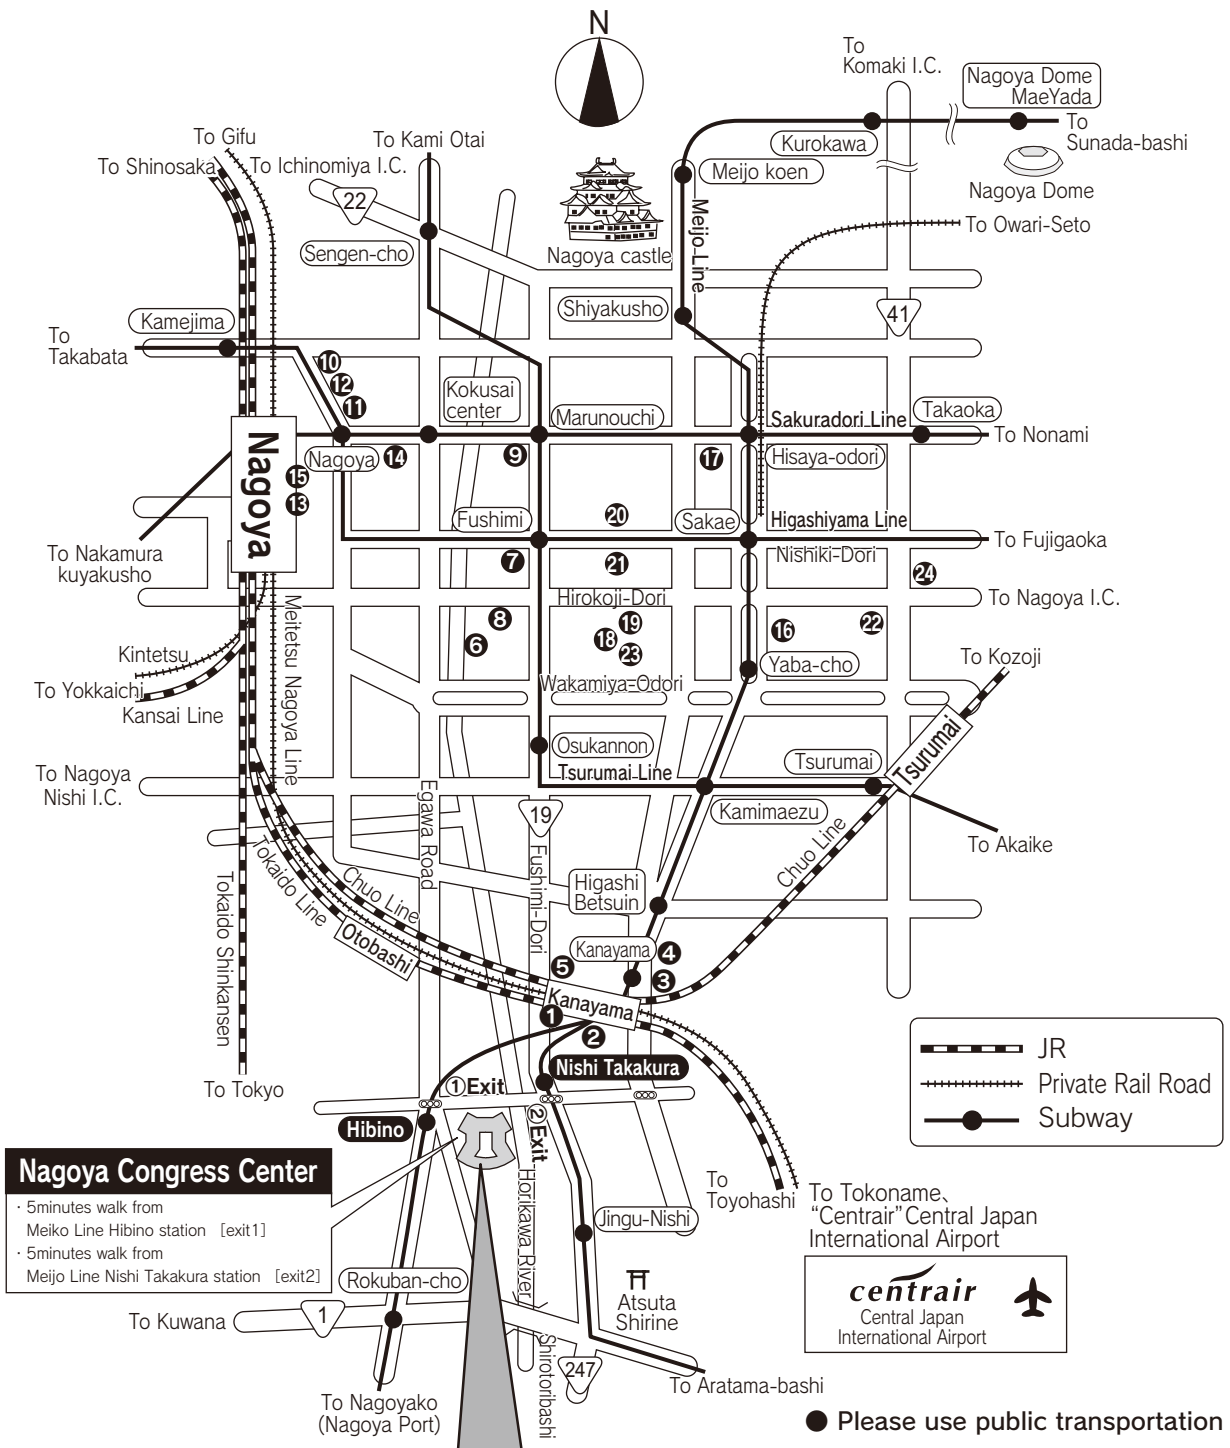

Access to Nagoya Congress Center

From Nagoya station

From "Centrair" Central Japan International Airport

Hotel Map

① ANA Crowne Plaza Hotel Grand Court NAGOYA
② CYPRESS GARDEN HOTEL
③ NAGOYA KANAYAMA WASHINGTON HOTEL PLAZA
④ HOTEL KIYOSHI NAGOYA NO.2
⑤ MEITETSU INN NAGOYA KANAYAMA
⑥ NAGOYA CROWN HOTEL
⑦ NAGOYA KANKO HOTEL
⑧ HILTON NAGOYA
⑨ HOTEL WING INTERNATIONAL NAGOYA
⑩ MEITETSU INN NAGOYA EKIMAE
⑪ EKIMAE MONT BLANC HOTEL
⑫ HOTEL SUNROUTE PLAZA NAGOYA

⑬ MEITETSU GRAND HOTEL
⑭ CASTLE PLAZA
⑮ NAGOYA MARRIOTT ASSOCIA HOTEL
⑯ THE B NAGOYA
⑰ APA HOTEL NAGOYA-NISHIKI EXCELLENT
⑱ NAGOYA SAKAE WASHINGTON HOTEL PLAZA
⑲ NAGOYA SAKAE TOKYU INN
⑳ TOKYO DAI-ICHI HOTEL NISHIKI
㉑ NAGOYA INTERNATIONAL HOTEL
㉒ NAGOYA TOKYU HOTEL
㉓ PRINCESS GARDEN HOTEL
㉔ HOTEL COM'S NAGOYA