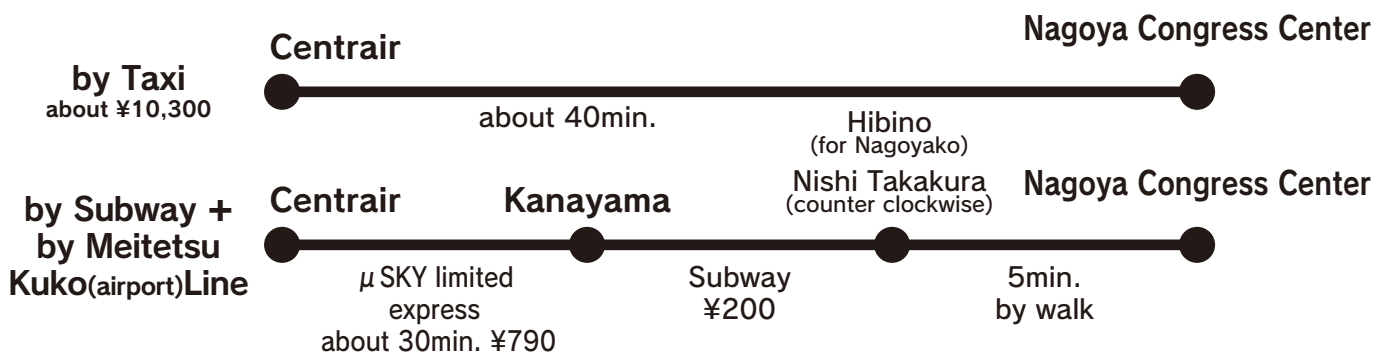

Access to Nagoya Congress Center

From Nagoya station

From "Centrair" Central Japan International Airport

Hotel Map

① ANA Crowne Plaza Hotel Grand Court NAGOYA
② CYPRESS GARDEN HOTEL
③ NAGOYA KANAYAMA WASHINGTON HOTEL PLAZA
④ HOTEL KIYOSHI NAGOYA NO.2
⑤ MEITETSU INN NAGOYA KANAYAMA
⑥ NAGOYA CROWN HOTEL
⑦ NAGOYA KANKO HOTEL
⑧ HILTON NAGOYA
⑨ HOTEL WING INTERNATIONAL NAGOYA
⑩ MEITETSU INN NAGOYA EKIMAE
⑪ EKIMAE MONT BLANC HOTEL
⑫ HOTEL SUNROUTE PLAZA NAGOYA

⑬ MEITETSU GRAND HOTEL
⑭ CASTLE PLAZA
⑮ NAGOYA MARRIOTT ASSOCIA HOTEL
⑯ THE B NAGOYA
⑰ APA HOTEL NAGOYA-NISHIKI EXCELLENT
⑱ NAGOYA SAKAE WASHINGTON HOTEL PLAZA
⑲ NAGOYA SAKAE TOKYU INN
⑳ TOKYO DAI-ICHI HOTEL NISHIKI
㉑ NAGOYA INTERNATIONAL HOTEL
㉒ NAGOYA TOKYU HOTEL
㉓ PRINCESS GARDEN HOTEL
㉔ HOTEL COM'S NAGOYA