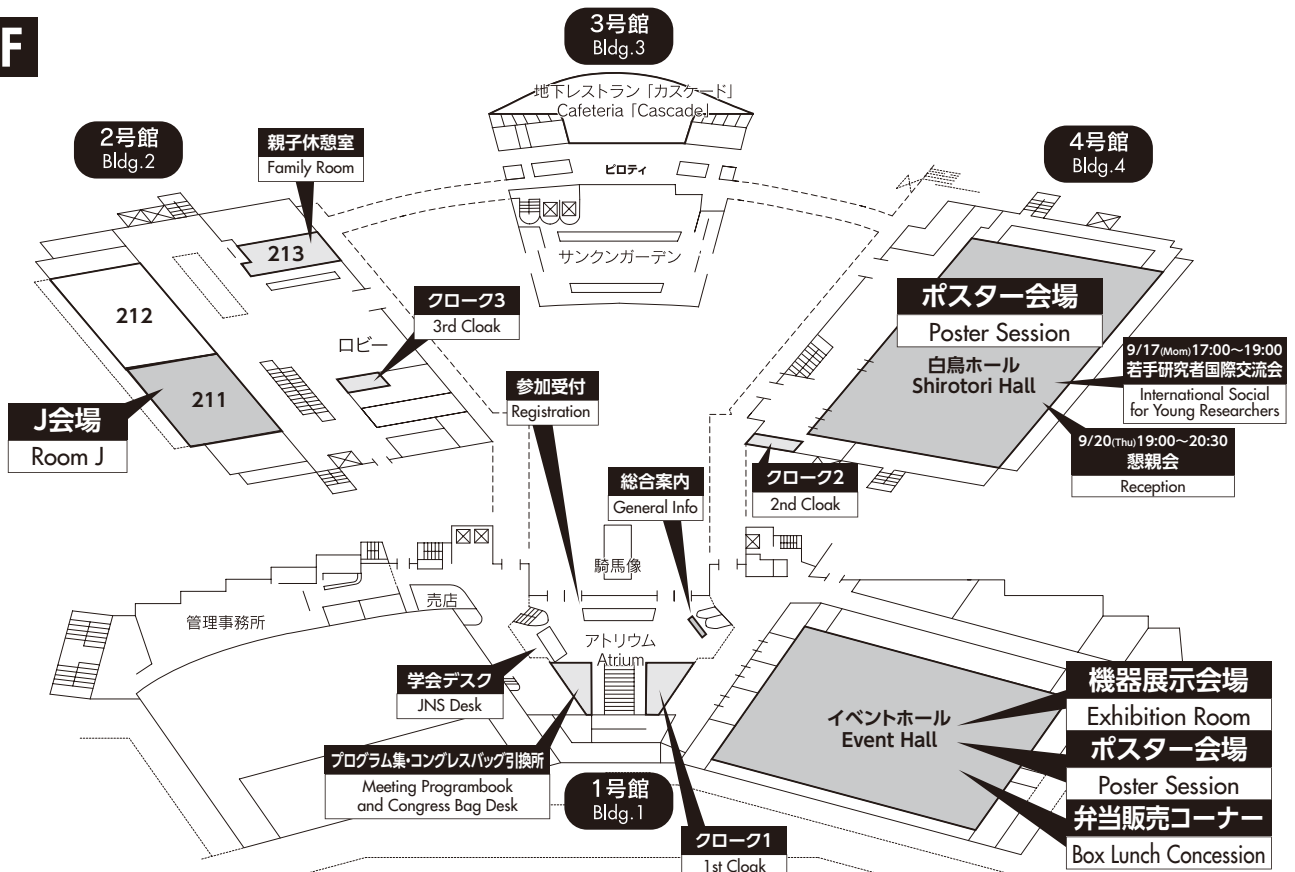

Access to Nagoya Congress Center

From Nagoya station

From "Centrair" Central Japan International Airport

Hotel Map

① ANA Crowne Plaza Hotel Grand Court NAGOYA
② CYPRESS GARDEN HOTEL
③ NAGOYA KANAYAMA WASHINGTON HOTEL PLAZA
④ HOTEL KIYOSHI NAGOYA NO.2
⑤ MEITETSU INN NAGOYA KANAYAMA
⑥ NAGOYA CROWN HOTEL
⑦ NAGOYA KANKO HOTEL
⑧ HILTON NAGOYA
⑨ HOTEL WING INTERNATIONAL NAGOYA
⑩ MEITETSU INN NAGOYA EKIMAE
⑪ EKIMAE MONT BLANC HOTEL
⑫ HOTEL SUNROUTE PLAZA NAGOYA

⑬ MEITETSU GRAND HOTEL
⑭ CASTLE PLAZA
⑮ NAGOYA MARRIOTT ASSOCIA HOTEL
⑯ THE B NAGOYA
⑰ APA HOTEL NAGOYA-NISHIKI EXCELLENT
⑱ NAGOYA SAKAE WASHINGTON HOTEL PLAZA
⑲ NAGOYA SAKAE TOKYU INN
⑳ TOKYO DAI-ICHI HOTEL NISHIKI
㉑ NAGOYA INTERNATIONAL HOTEL
㉒ NAGOYA TOKYU HOTEL
㉓ PRINCESS GARDEN HOTEL
㉔ HOTEL COM'S NAGOYA

Floor Plans of Nagoya Congress Center 会場案内図

2F

1F

Floor Plans of Nagoya Congress Center 会場案内図

4F

3F