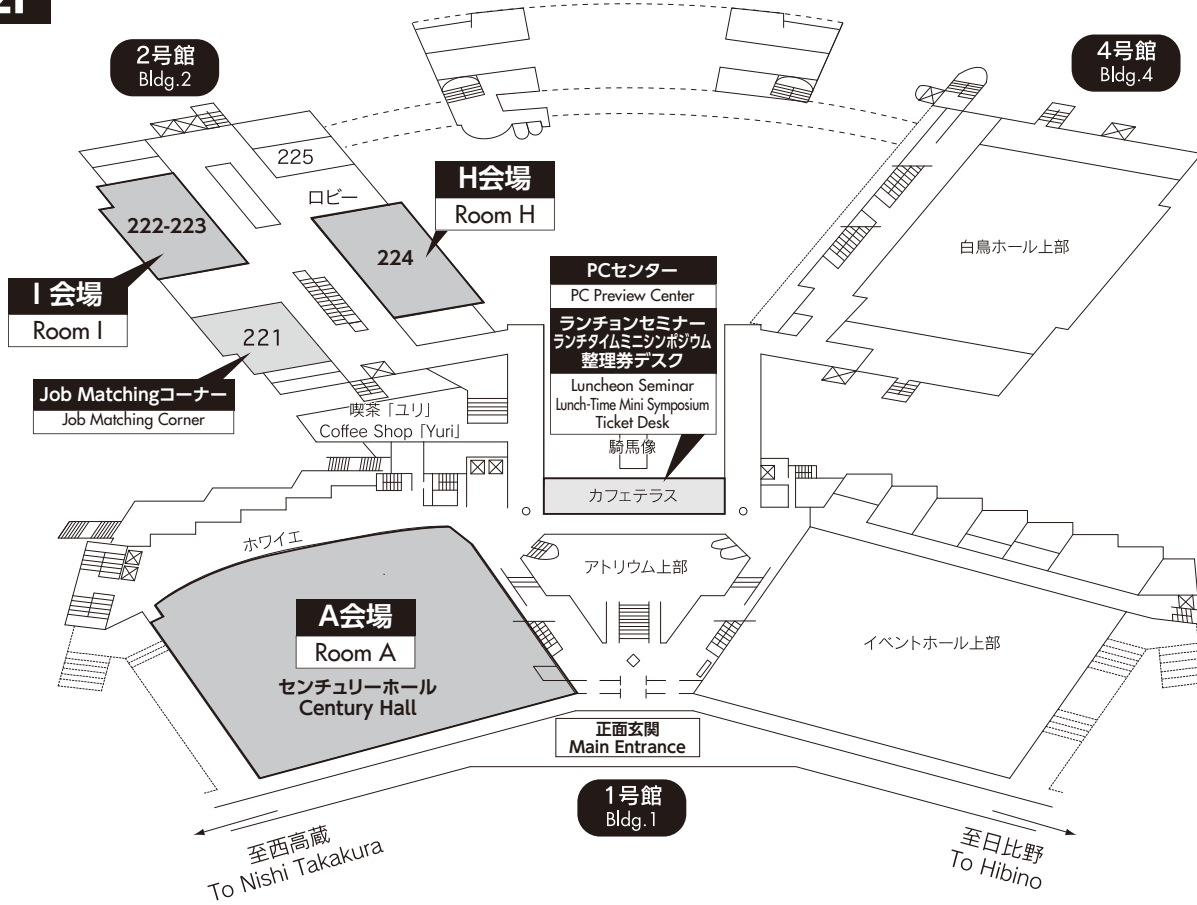

Access to Nagoya Congress Center

From Nagoya station

From "Centrair" Central Japan International Airport

Hotel Map

① ANA Crowne Plaza Hotel Grand Court NAGOYA
② CYPRESS GARDEN HOTEL
③ NAGOYA KANAYAMA WASHINGTON HOTEL PLAZA
④ HOTEL KIYOSHI NAGOYA NO.2
⑤ MEITETSU INN NAGOYA KANAYAMA
⑥ NAGOYA CROWN HOTEL
⑦ NAGOYA KANKO HOTEL
⑧ HILTON NAGOYA
⑨ HOTEL WING INTERNATIONAL NAGOYA
⑩ MEITETSU INN NAGOYA EKIMAE
⑪ EKIMAE MONT BLANC HOTEL
⑫ HOTEL SUNROUTE PLAZA NAGOYA

⑬ MEITETSU GRAND HOTEL
⑭ CASTLE PLAZA
⑮ NAGOYA MARRIOTT ASSOCIA HOTEL
⑯ THE B NAGOYA
⑰ APA HOTEL NAGOYA-NISHIKI EXCELLENT
⑱ NAGOYA SAKAE WASHINGTON HOTEL PLAZA
⑲ NAGOYA SAKAE TOKYU INN
⑳ TOKYO DAI-ICHI HOTEL NISHIKI
㉑ NAGOYA INTERNATIONAL HOTEL
㉒ NAGOYA TOKYU HOTEL
㉓ PRINCESS GARDEN HOTEL
㉔ HOTEL COM'S NAGOYA

Floor Plans of Nagoya Congress Center 会場案内図

2F

1F

Floor Plans of Nagoya Congress Center 会場案内図

4F

3F