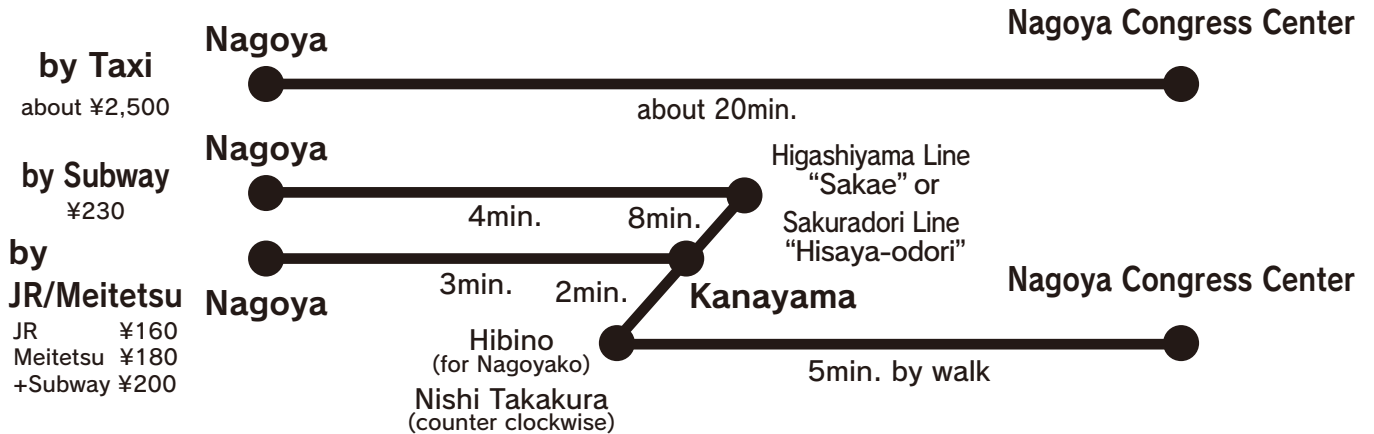

Access to Nagoya Congress Center

From Nagoya station

From "Centrair" Central Japan International Airport

Hotel Map

① ANA Crowne Plaza Hotel Grand Court NAGOYA
② CYPRESS GARDEN HOTEL
③ NAGOYA KANAYAMA WASHINGTON HOTEL PLAZA
④ HOTEL KIYOSHI NAGOYA NO.2
⑤ MEITETSU INN NAGOYA KANAYAMA
⑥ NAGOYA CROWN HOTEL
⑦ NAGOYA KANKO HOTEL
⑧ HILTON NAGOYA
⑨ HOTEL WING INTERNATIONAL NAGOYA
⑩ MEITETSU INN NAGOYA EKIMAE
⑪ EKIMAE MONT BLANC HOTEL
⑫ HOTEL SUNROUTE PLAZA NAGOYA

⑬ MEITETSU GRAND HOTEL
⑭ CASTLE PLAZA
⑮ NAGOYA MARRIOTT ASSOCIA HOTEL
⑯ THE B NAGOYA
⑰ APA HOTEL NAGOYA-NISHIKI EXCELLENT
⑱ NAGOYA SAKAE WASHINGTON HOTEL PLAZA
⑲ NAGOYA SAKAE TOKYU INN
⑳ TOKYO DAI-ICHI HOTEL NISHIKI
㉑ NAGOYA INTERNATIONAL HOTEL
㉒ NAGOYA TOKYU HOTEL
㉓ PRINCESS GARDEN HOTEL
㉔ HOTEL COM'S NAGOYA